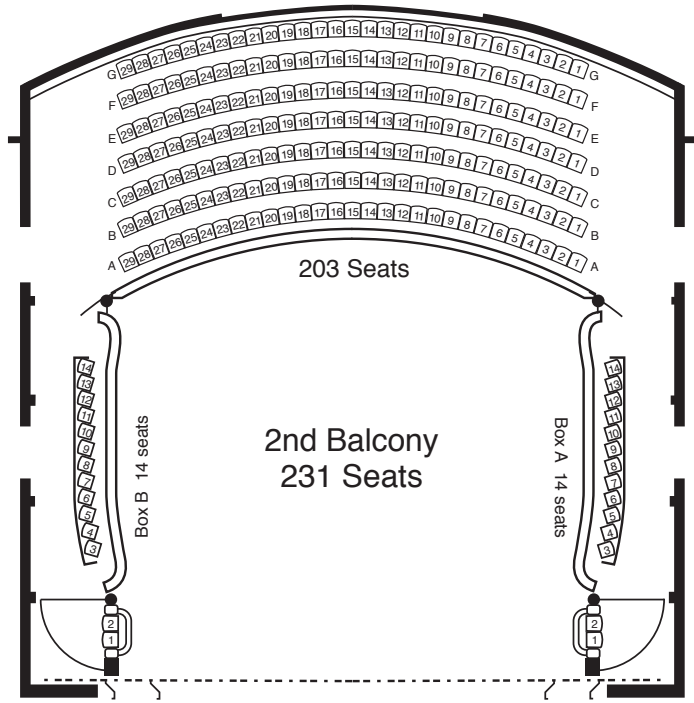

PORTLAND'S
NEWMARK
THEATRE

Capacity: 878
with pit seats: 922

Orchestra Level
426 Seats