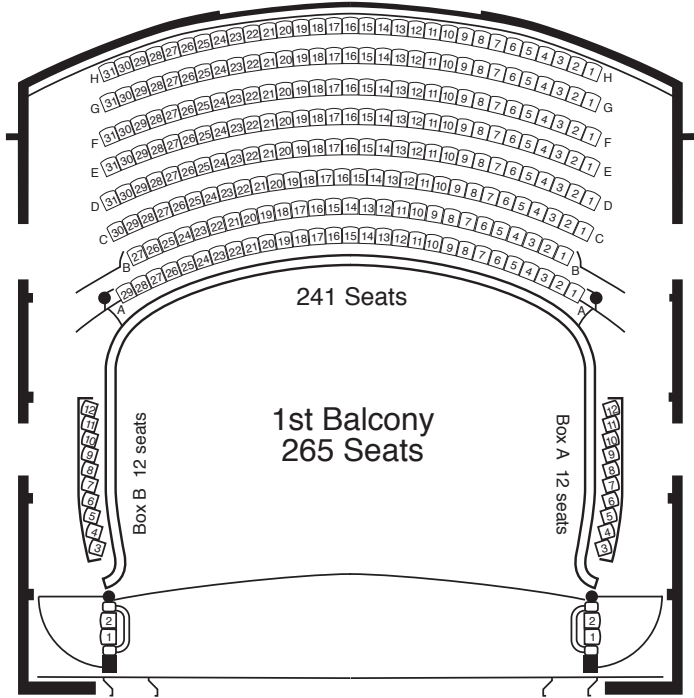

PORTLAND'S
NEWMARK
THEATRE

Capacity: 878
with pit seats: 922

Orchestra Level
426 Seats