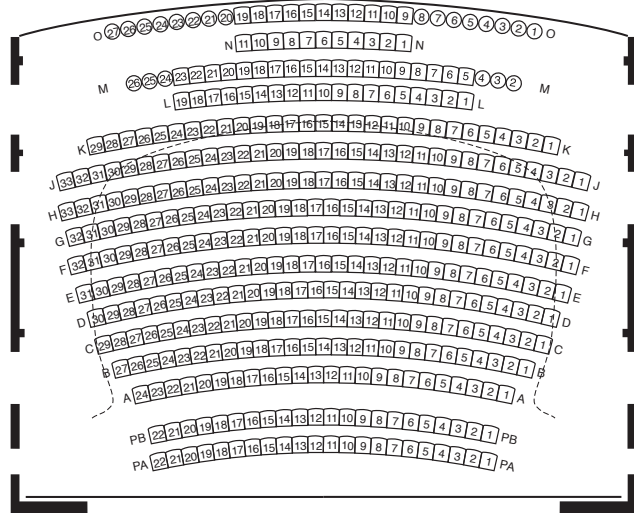

PORTLAND'S
NEWMARK
THEATRE

Capacity: 878
with pit seats: 922

Orchestra Level
426 Seats